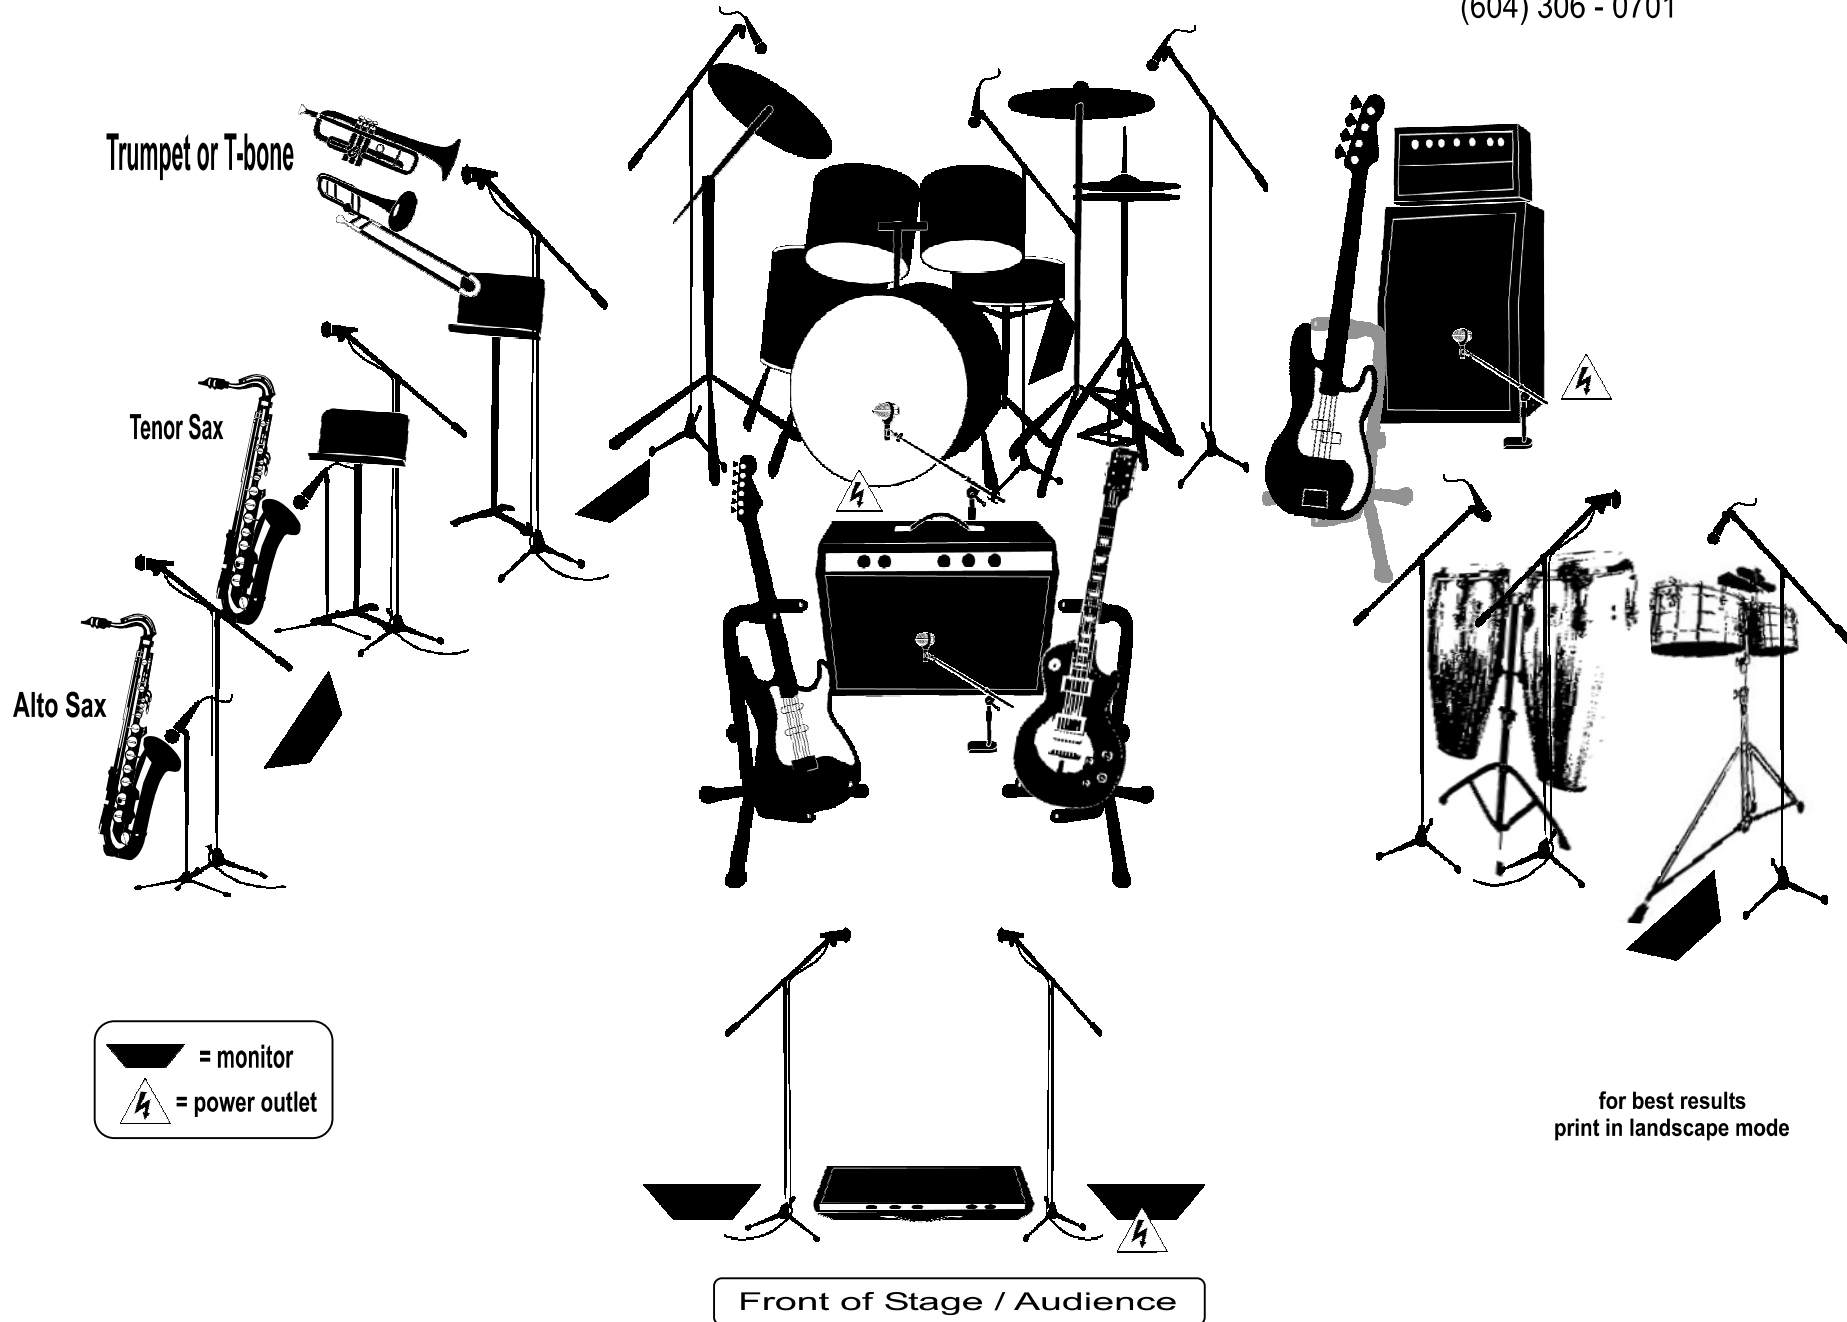

Santa Lucia^{LFR}

pronounced: santa loo-see ya

7 piece stage plot ©
stl@santaluciamusic.com
(604) 306 - 0701

for best results
print in landscape mode

please provide band with 12 bottles of water for the stage. Thank you!