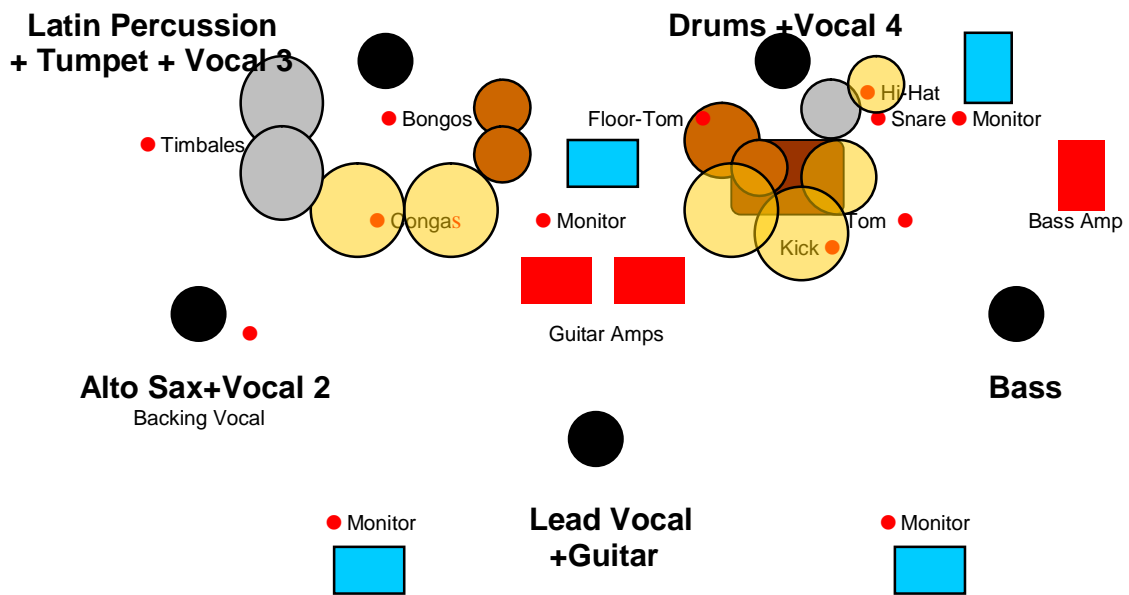

## MONITOR SYSTEM:

4x 12"/horn powered wedges

## BACKLINE:

4x vocal mic

7x instrument mic

5x DI

10x mic stands

1x all necessary cables

1x clip mic

Please provide band with 12 bottles of water for the stage. Thank you!

## Stage plan as 5 piece band

Legend: ● Microphone  
 ▶ D.I.-BOX/Line □ Monitor